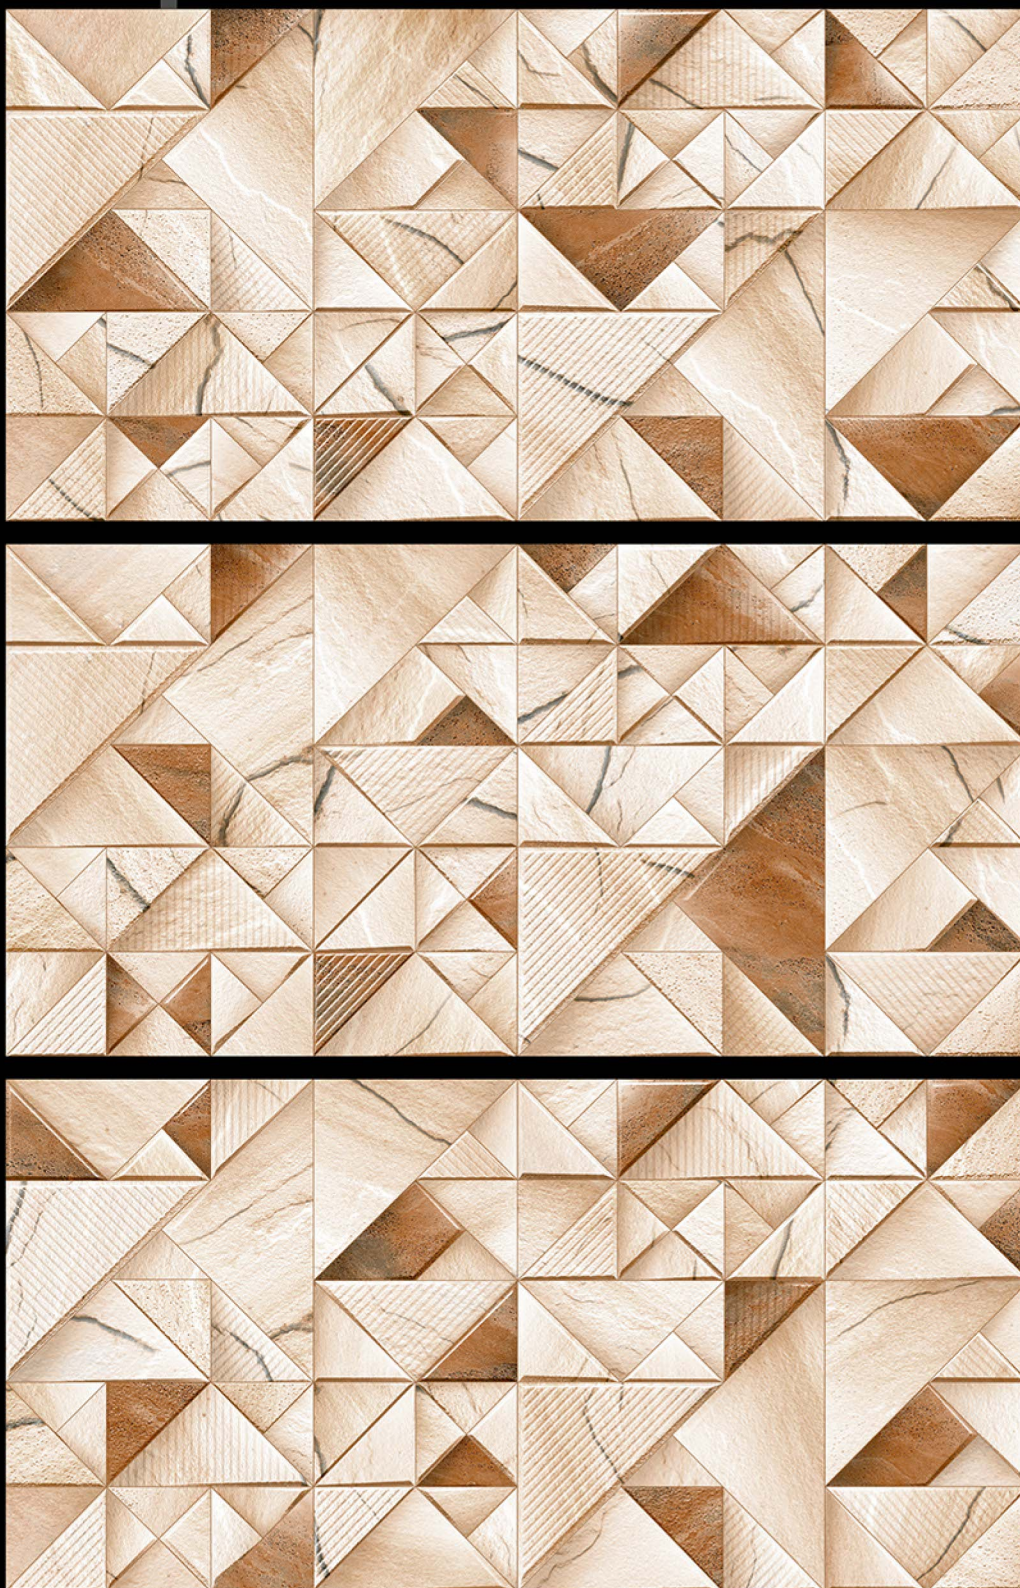

High Depth

ELEVATION TILES

300 X 600 MM

RUSTIC / RANDOM

Fire
Resistance

Zero
Maintenance

Eco
Friendly

Random
Design

DIAMOND - 11