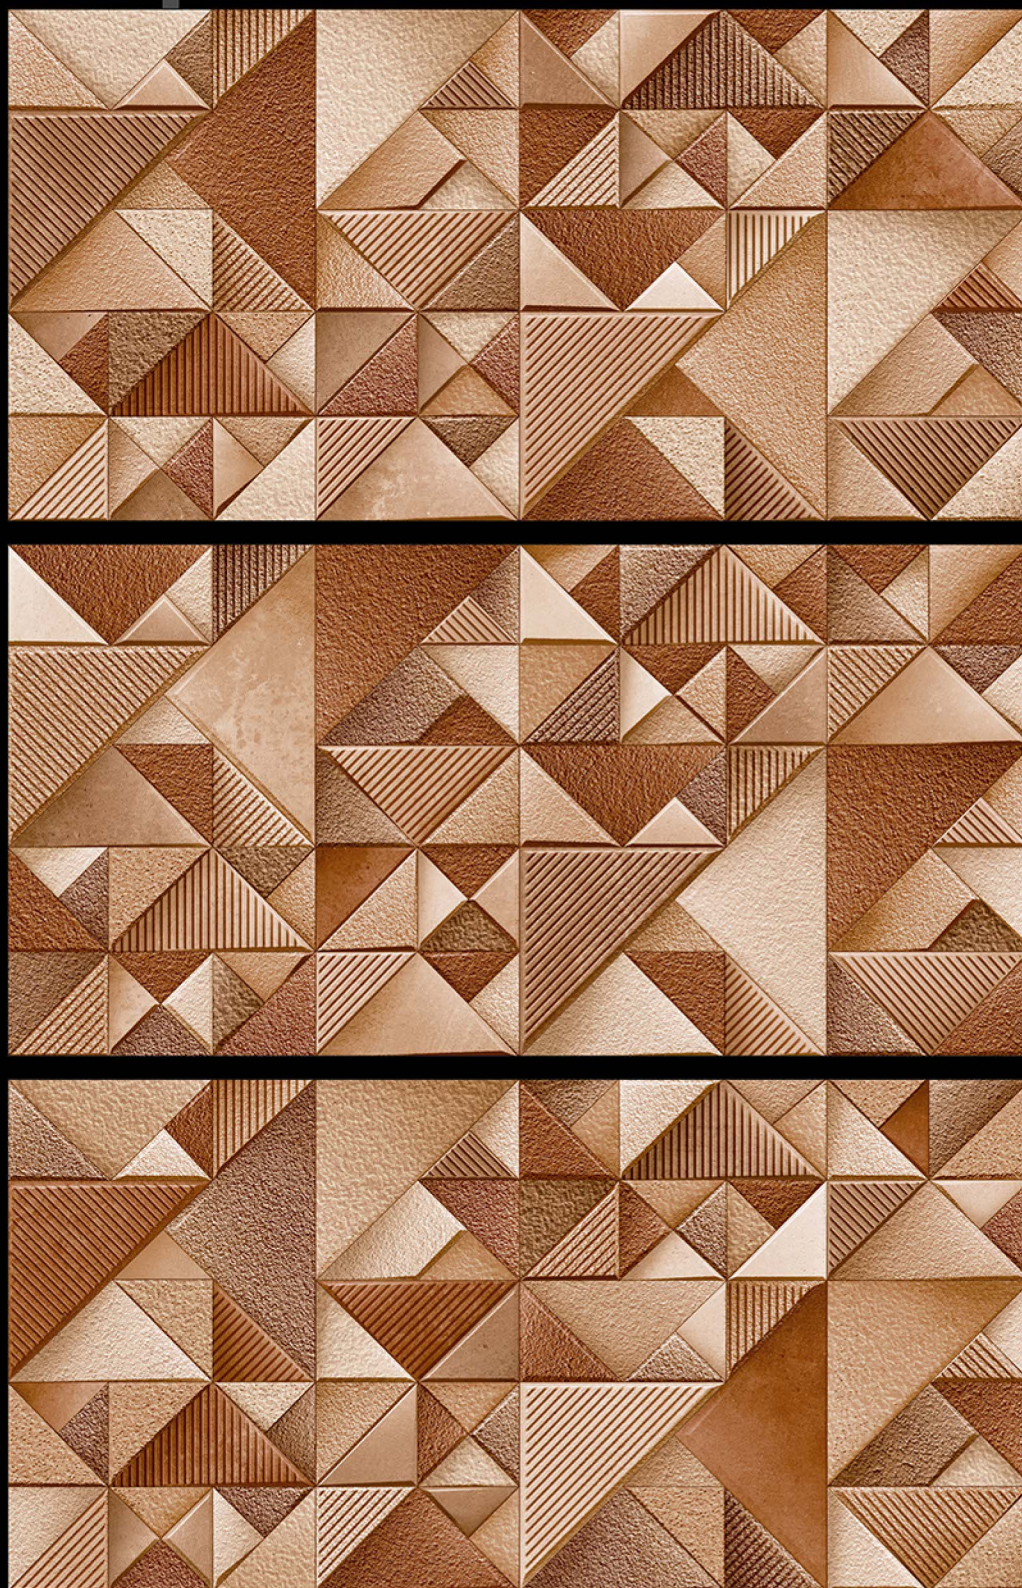

High Depth

ELEVATION TILES

300 X 600 MM

RUSTIC / RANDOM

Fire
Resistance

Zero
Maintenance

Eco
Friendly

Random
Design

DIAMOND - 08