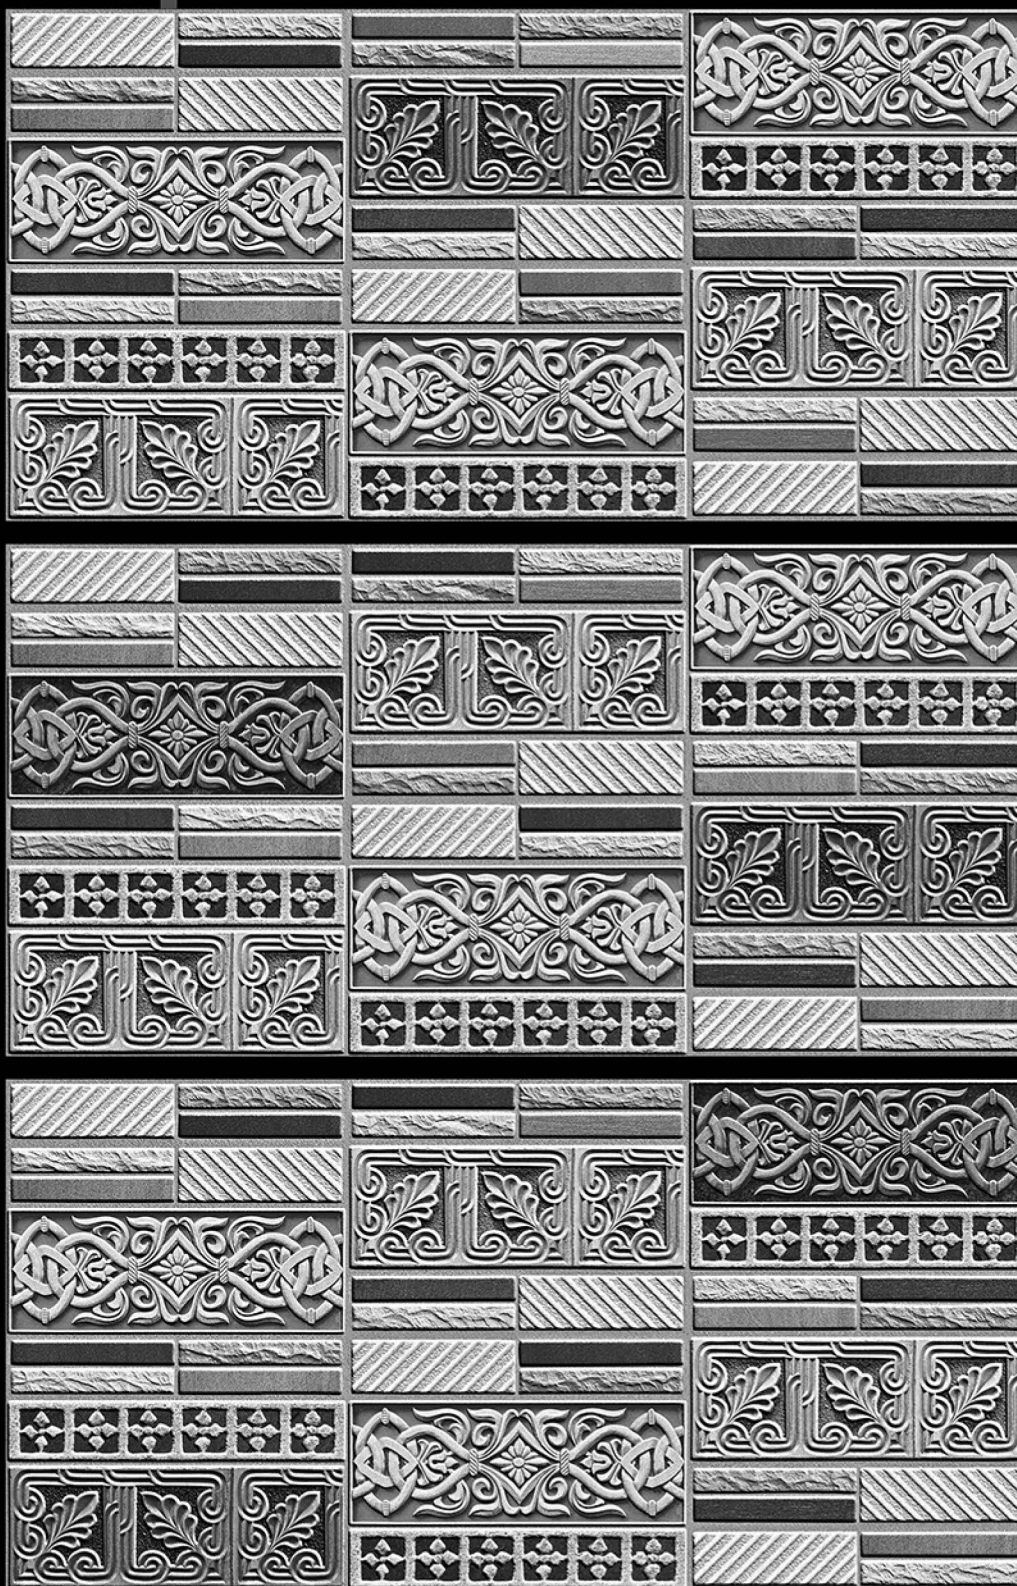

High Depth

ELEVATION TILES

300 X 600 MM

RUSTIC / RANDOM

Fire
Resistance

Zero
Maintenance

Eco
Friendly

Random
Design

DENMARK - 04