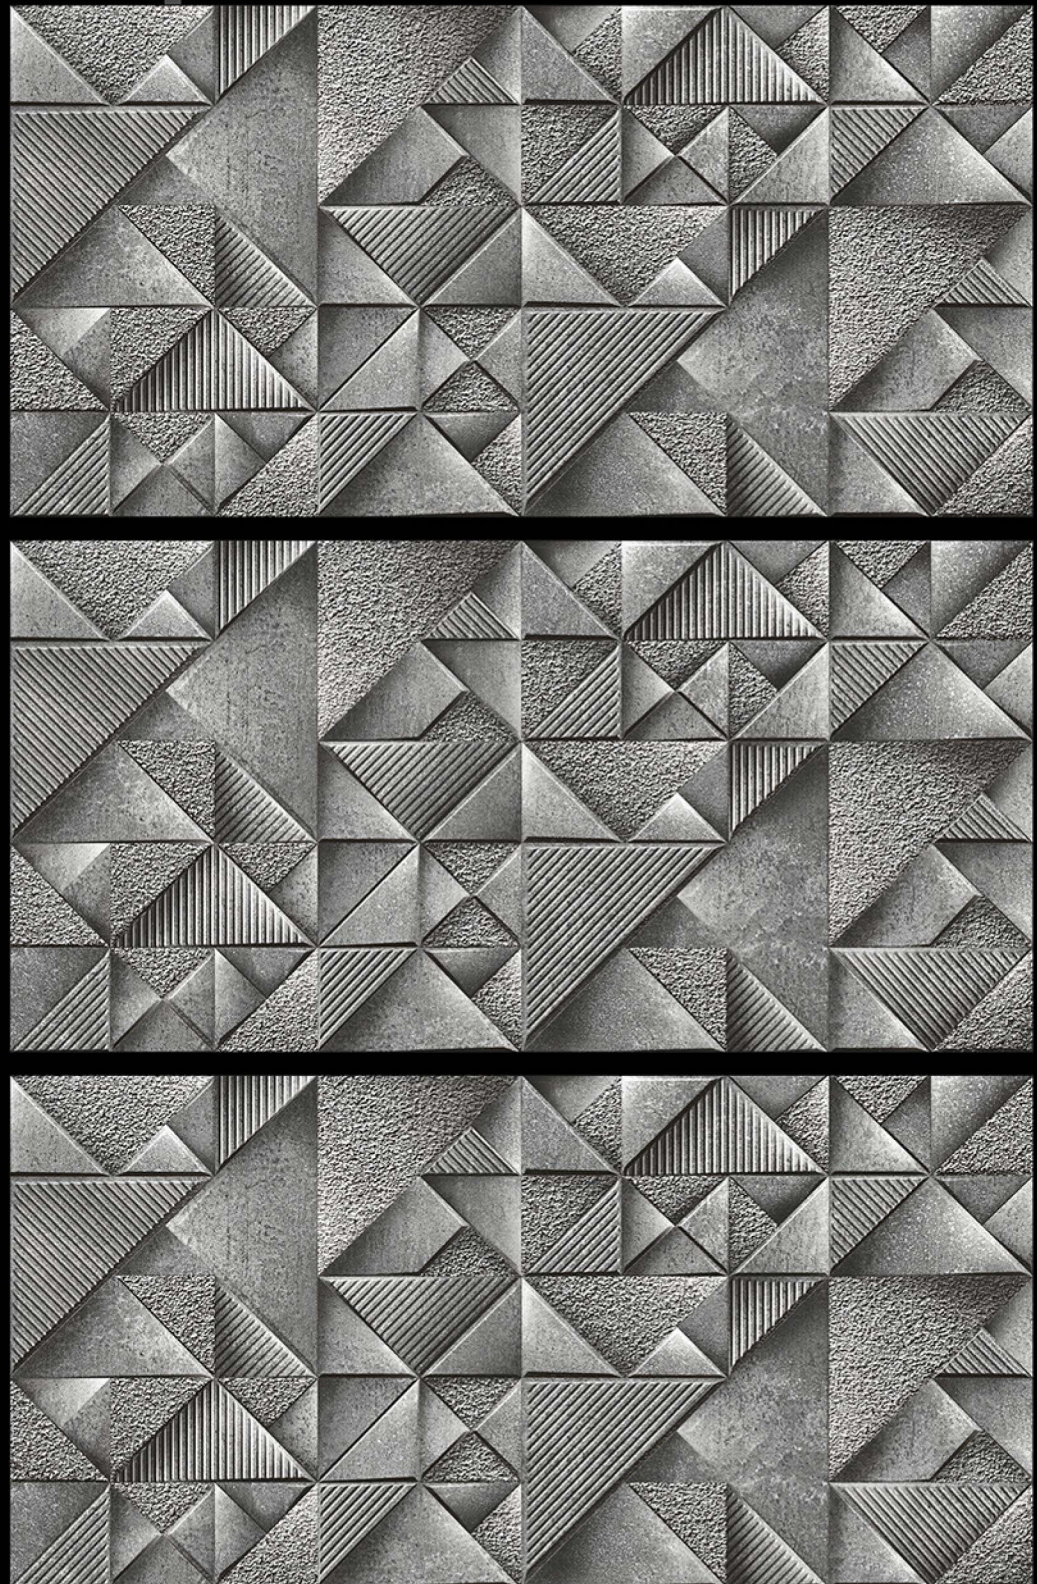

High Depth

ELEVATION TILES

300 X 600 MM

RUSTIC / RANDOM

Fire
Resistance

Zero
Maintenance

Eco
Friendly

Random
Design

DIAMOND - 04