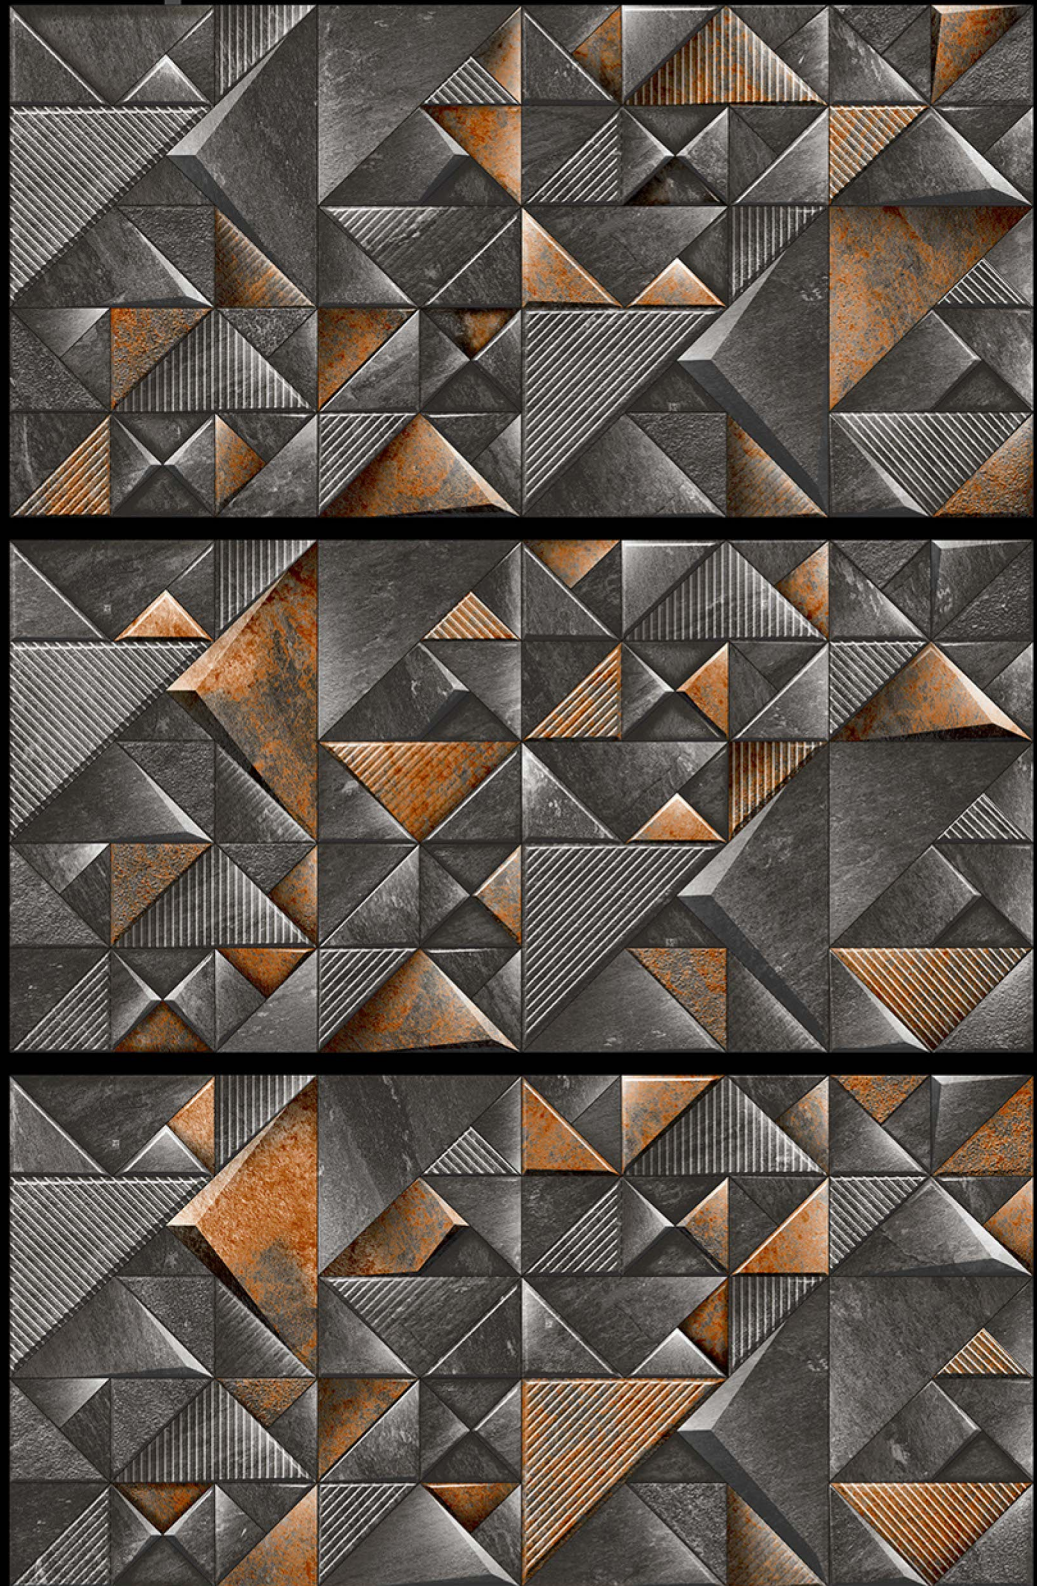

High Depth

ELEVATION TILES

300 X 600 MM
RUSTIC / RANDOM

Fire
Resistance

Zero
Maintenance

Eco
Friendly

Random
Design

DIAMOND - 12