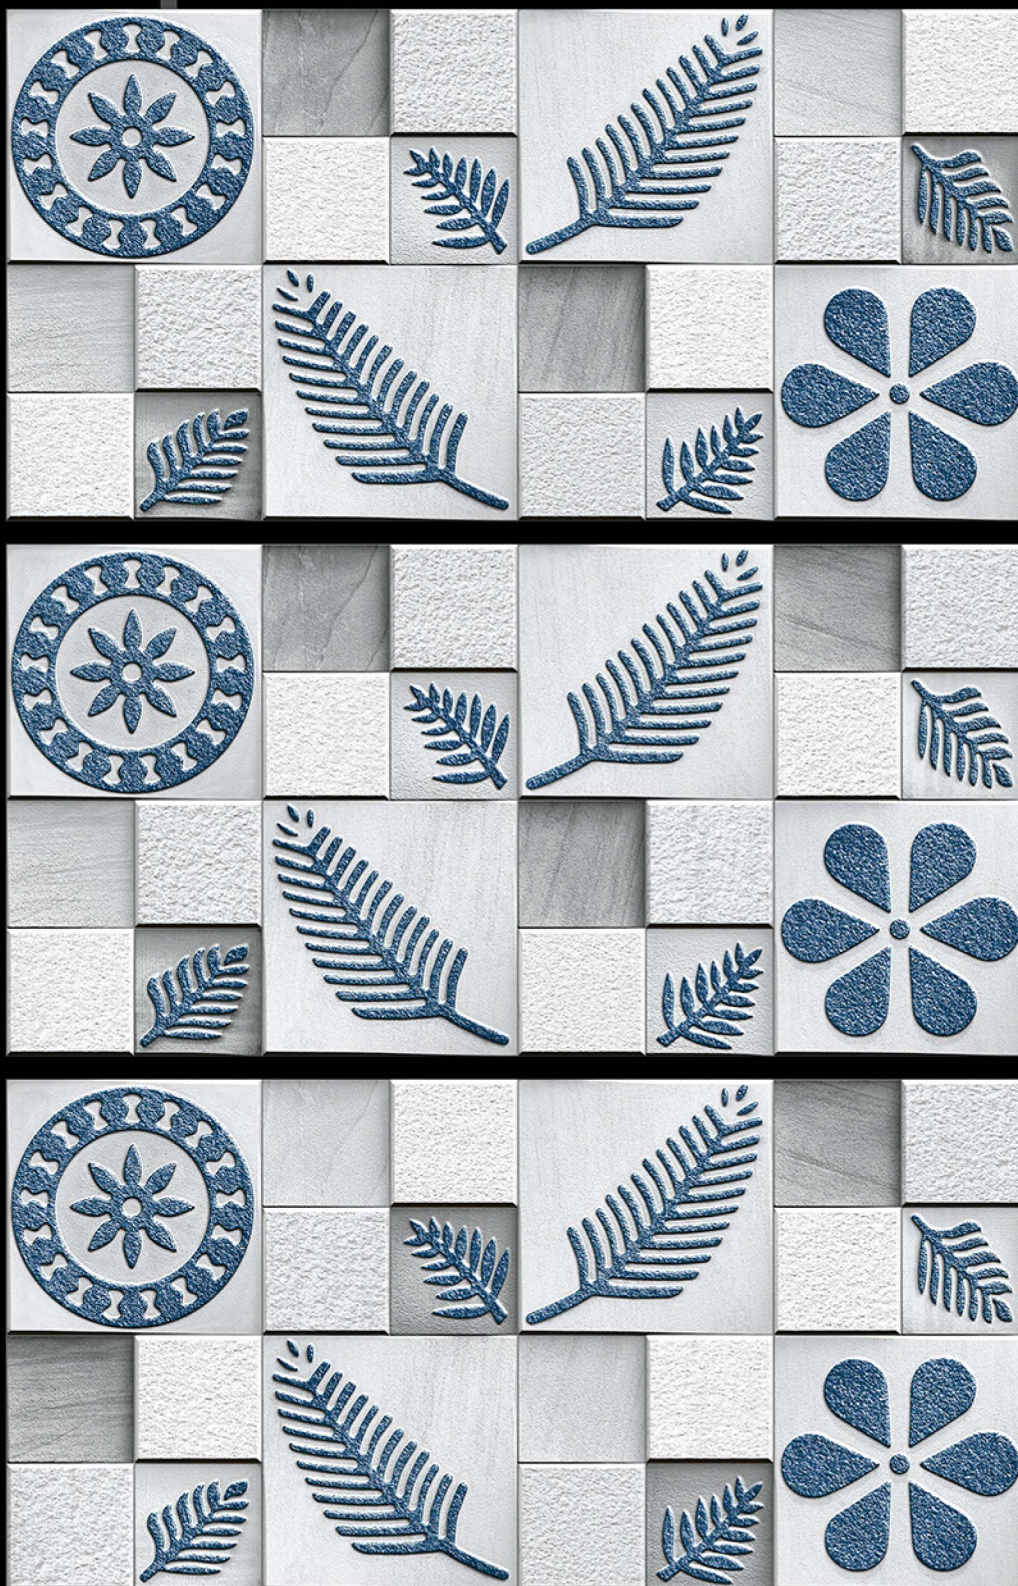

High Depth

ELEVATION TILES

300 X 600 MM

RUSTIC / RANDOM

Fire
Resistance

Zero
Maintenance

Eco
Friendly

Random
Design

COLOMBO - 03