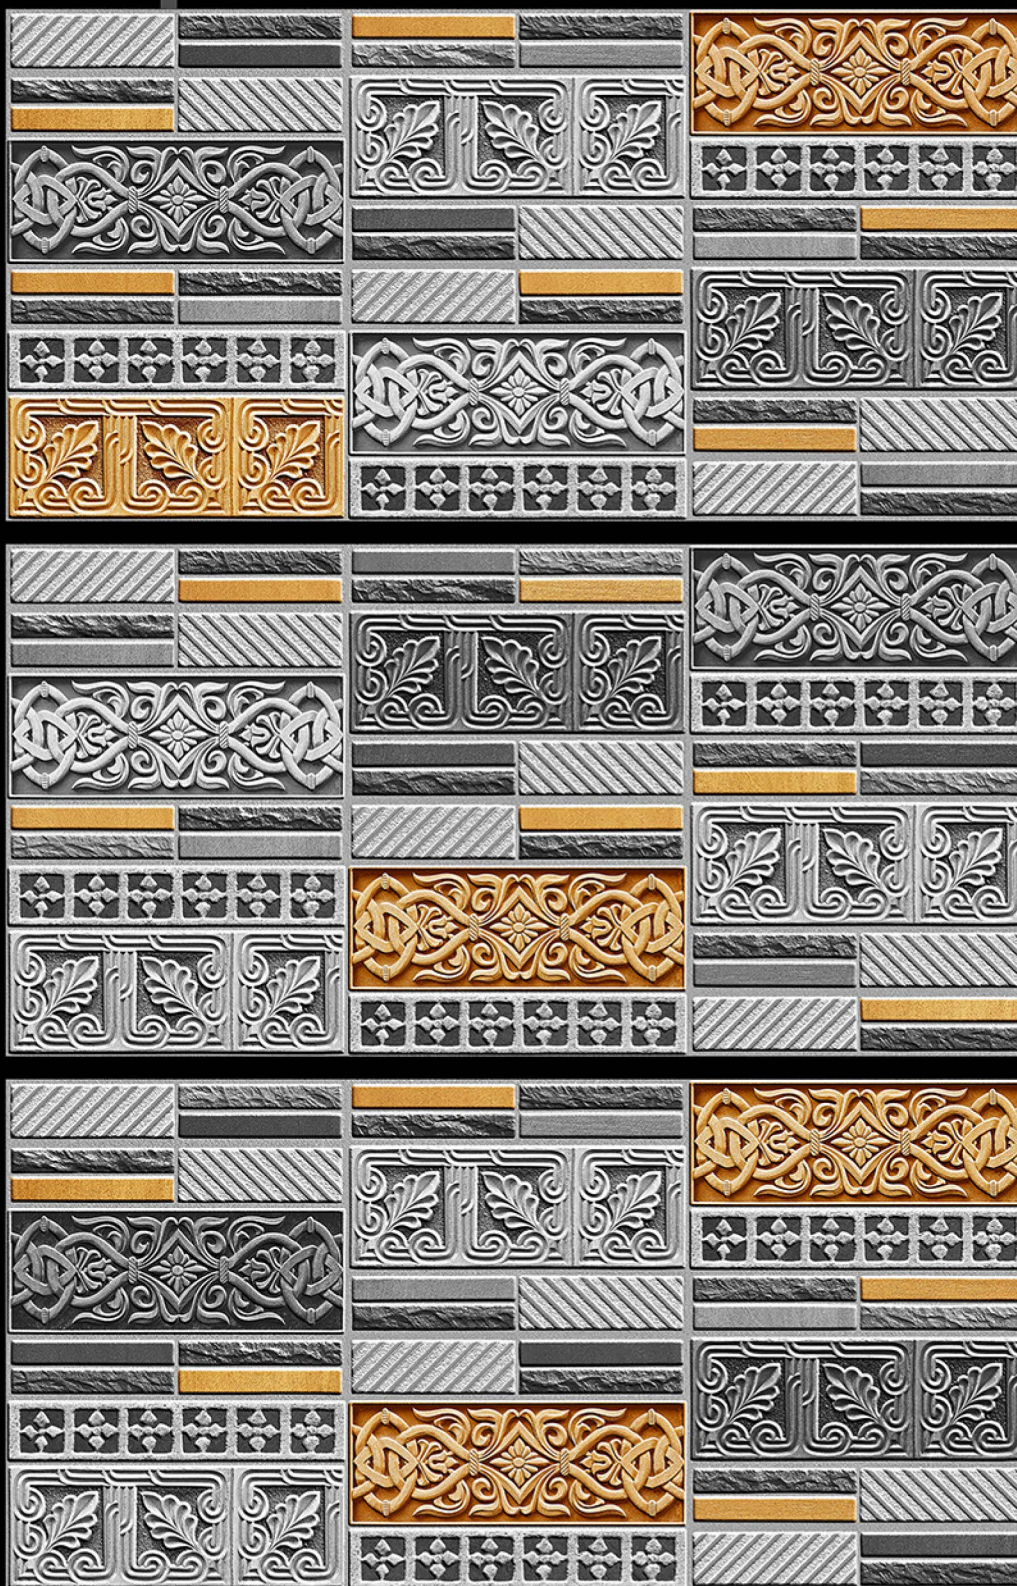

Random
Design

DENMARK - 06

High Depth

ELEVATION TILES

300 X 600 MM

RUSTIC / RANDOM

Fire
Resistance

Zero
Maintenance