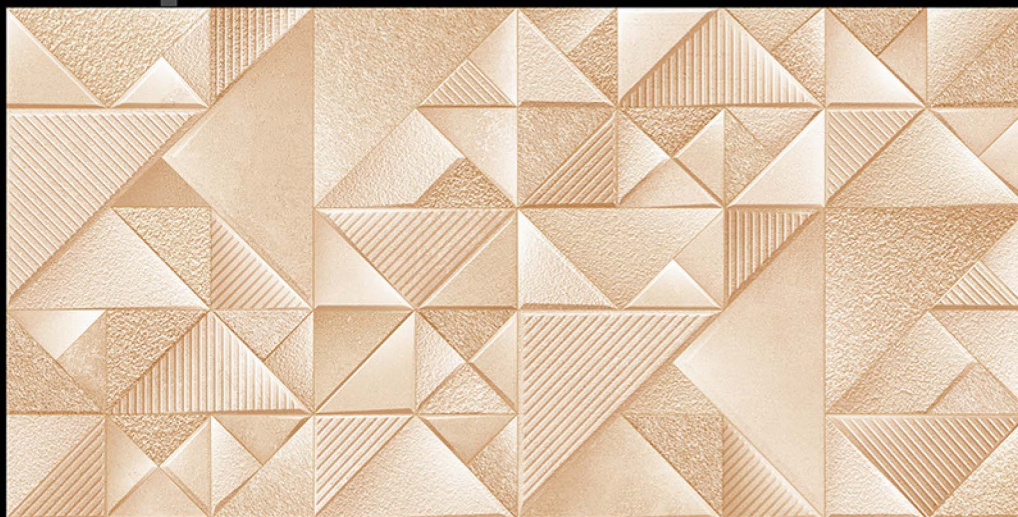

Eco
Friendly

Random
Design

DIAMOND - 05

High Depth

ELEVATION TILES

300 X 600 MM

RUSTIC / RANDOM

Fire
Resistance