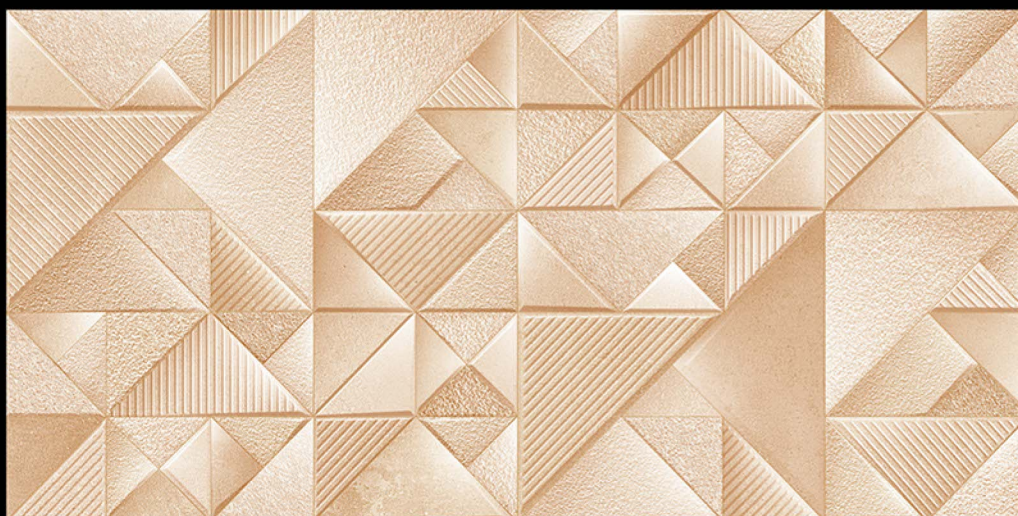

Eco
Friendly

Random
Design

DIAMOND - 05

High Depth

ELEVATION TILES

300 X 600 MM

RUSTIC / RANDOM

Fire
Resistance