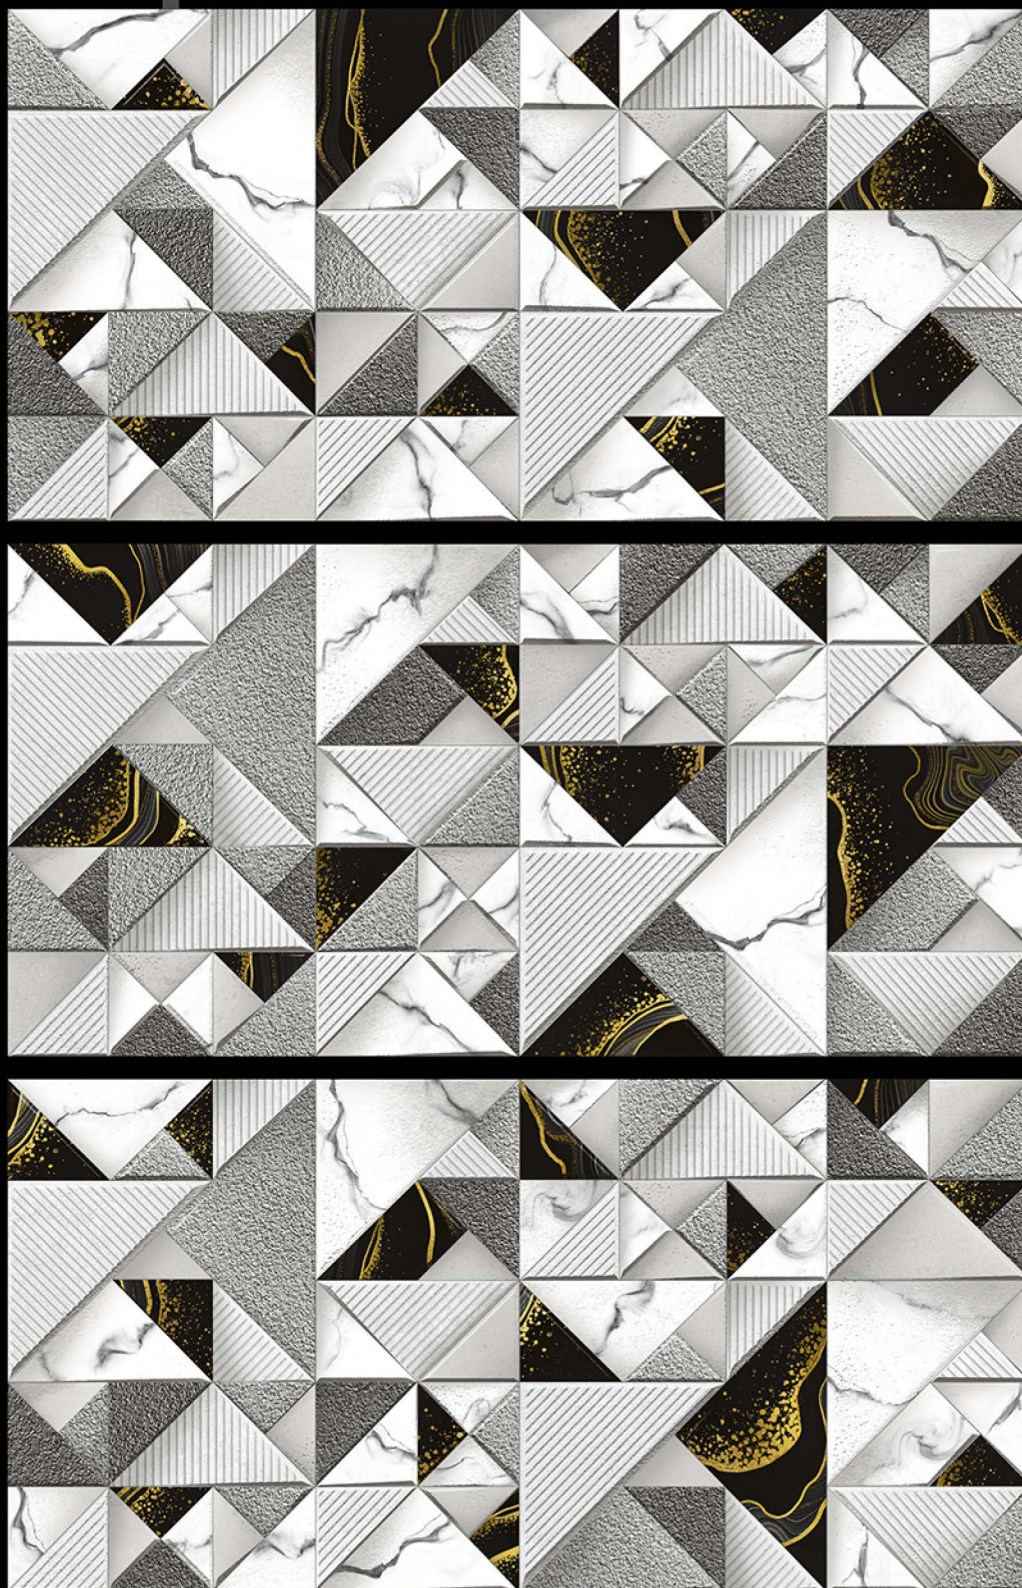

High Depth

ELEVATION TILES

300 X 600 MM

RUSTIC / RANDOM

Fire
Resistance

Zero
Maintenance

Eco
Friendly

Random
Design

DIAMOND - 02