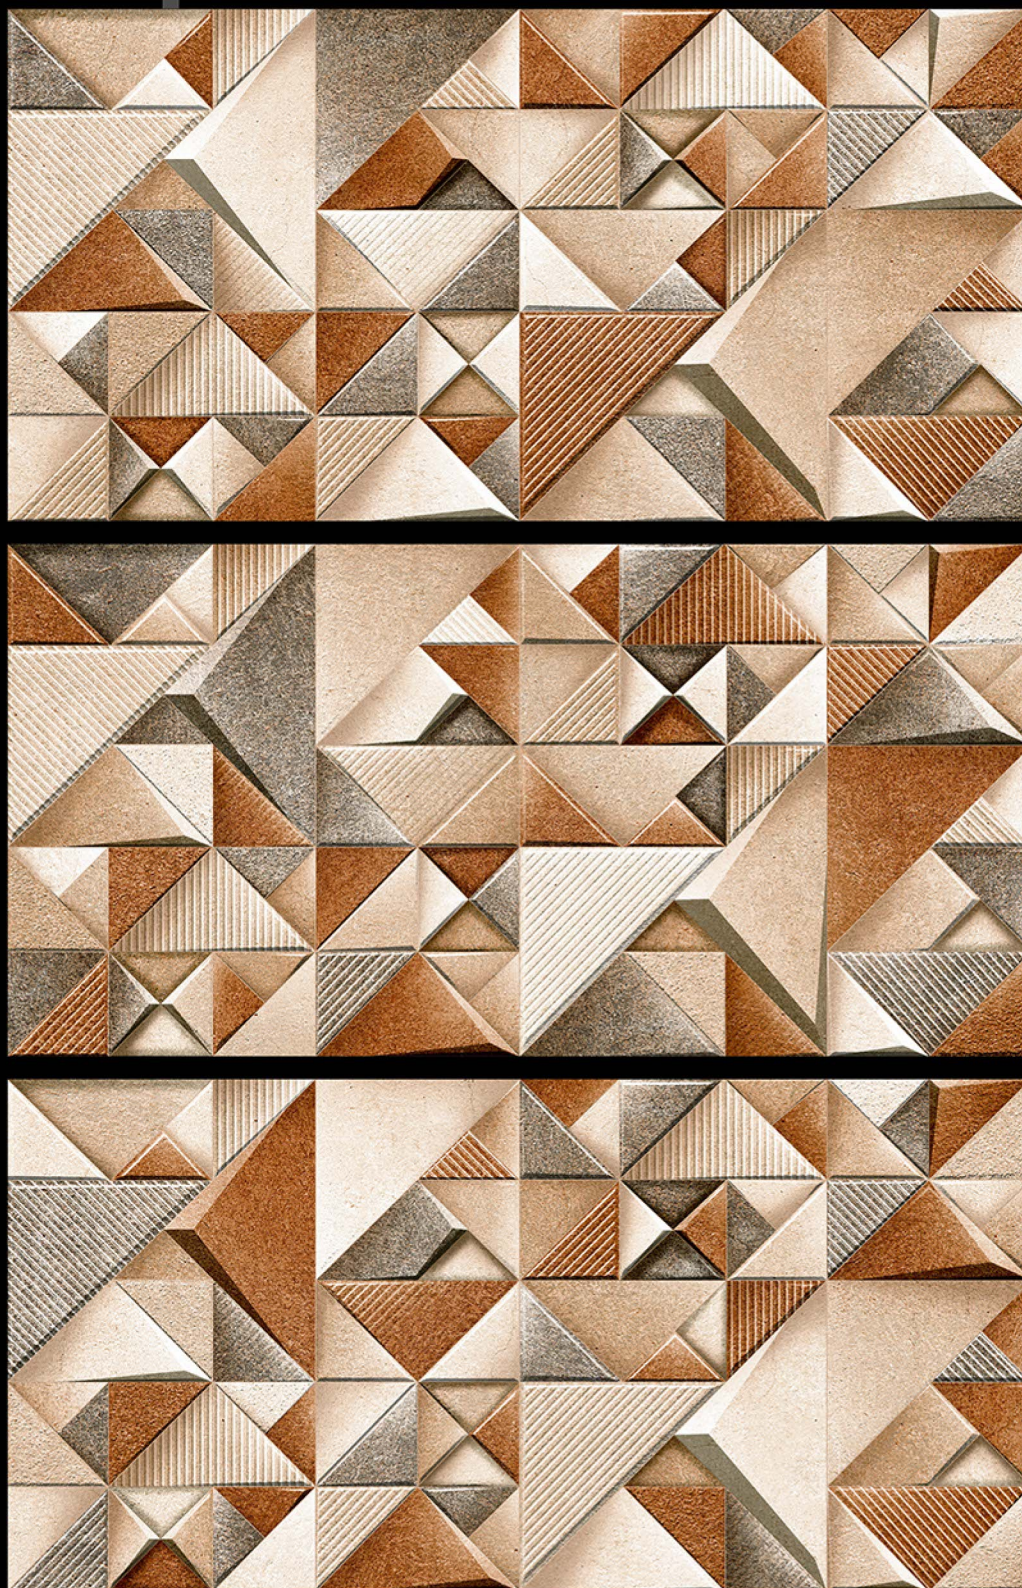

High Depth

ELEVATION TILES

300 X 600 MM

RUSTIC / RANDOM

Fire
Resistance

Zero
Maintenance

Eco
Friendly

Random
Design

DIAMOND - 13