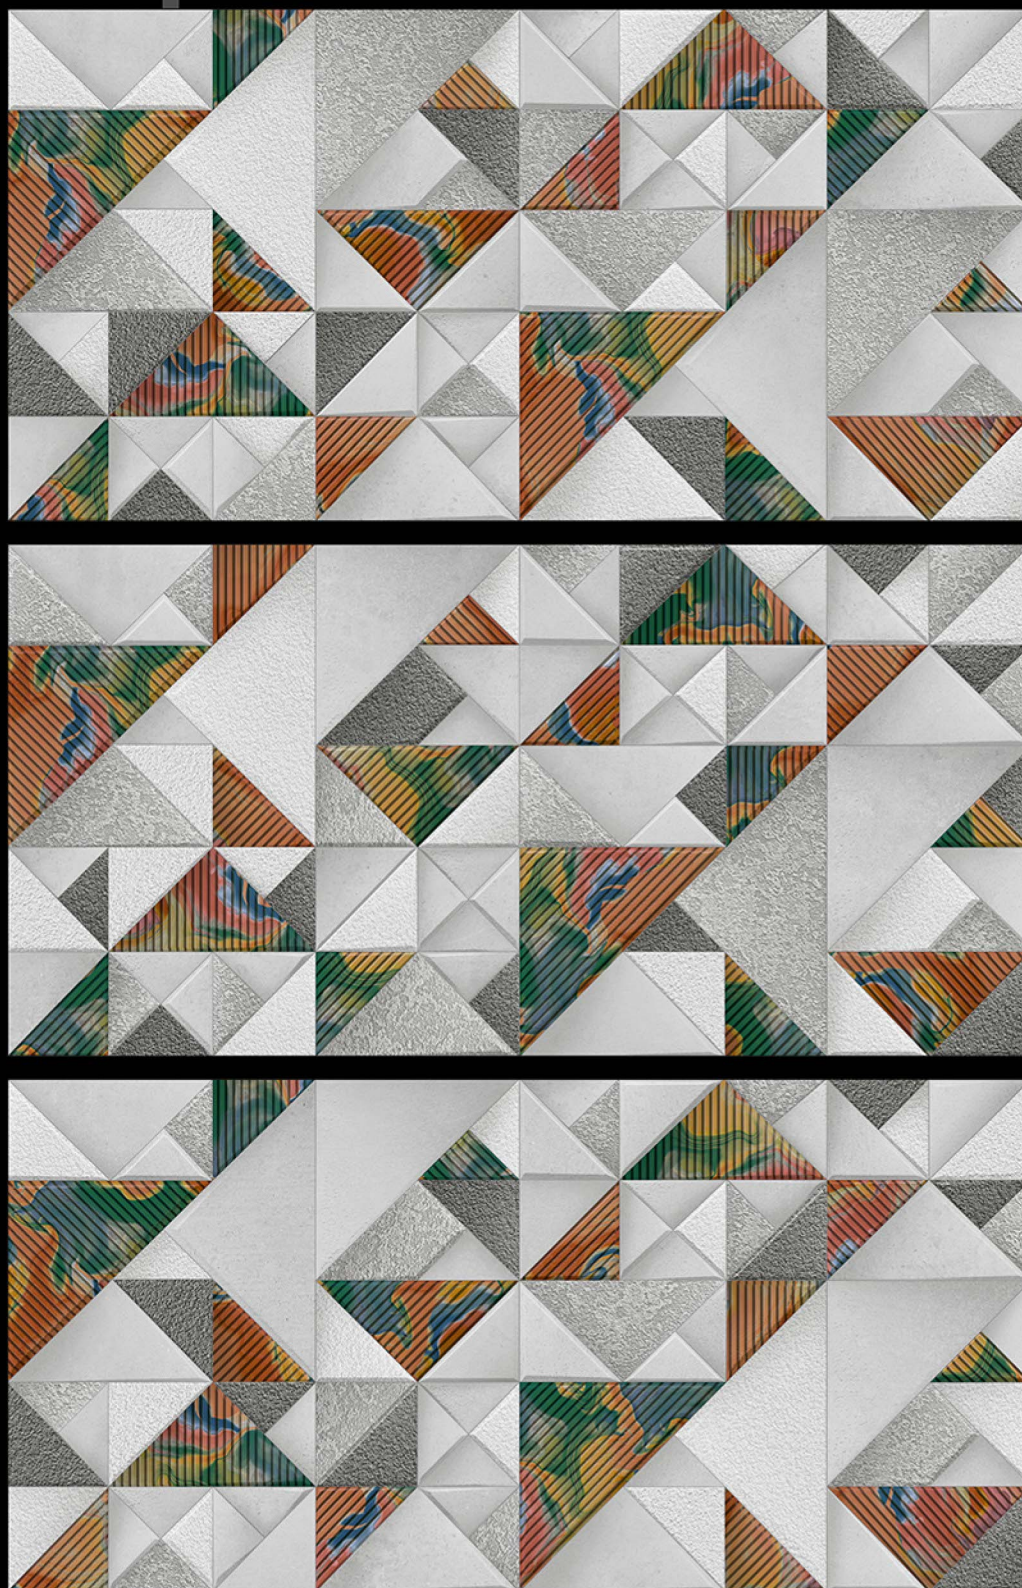

Zero
Maintenance

Eco
Friendly

Random
Design

DIAMOND - 06

High Depth

ELEVATION TILES

300 X 600 MM

RUSTIC / RANDOM