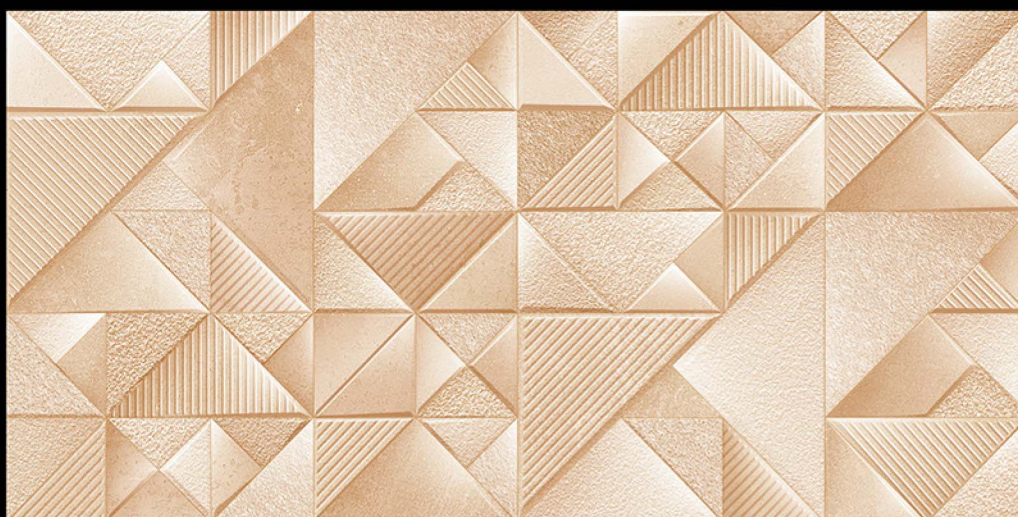

Eco
Friendly

Random
Design

DIAMOND - 05

High Depth

ELEVATION TILES

300 X 600 MM

RUSTIC / RANDOM

Fire
Resistance