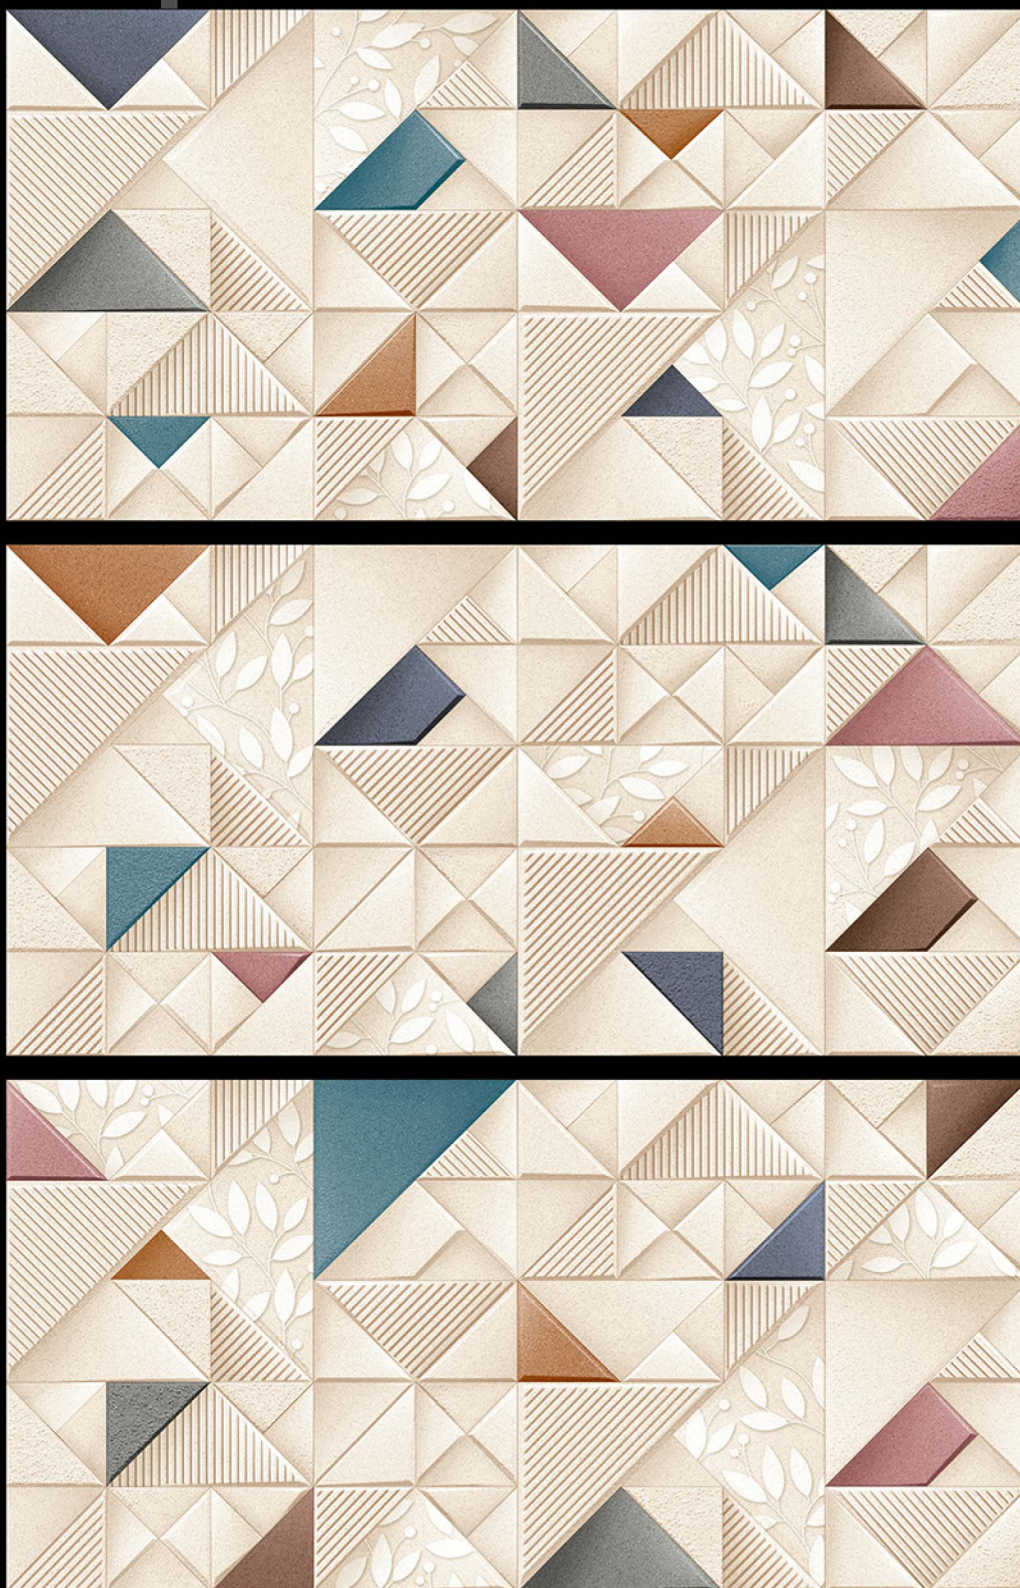

High Depth

ELEVATION TILES

300 X 600 MM

RUSTIC / RANDOM

Fire
Resistance

Zero
Maintenance

Eco
Friendly

Random
Design

DIAMOND - 03