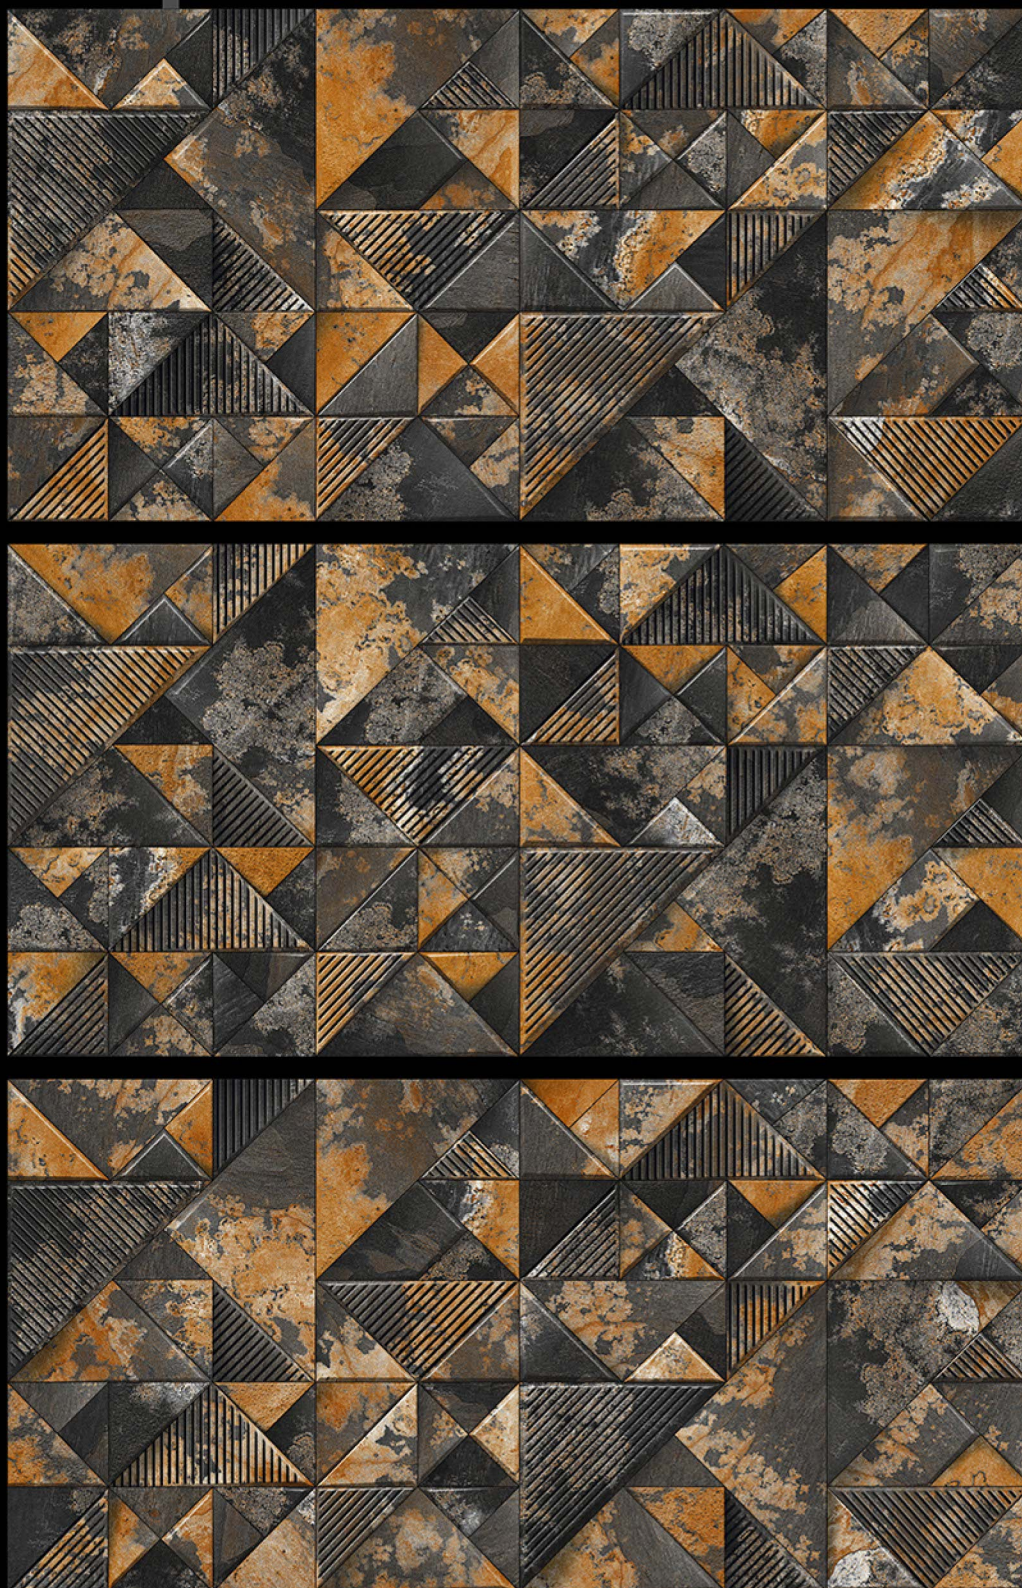

High Depth

ELEVATION TILES

300 X 600 MM

RUSTIC / RANDOM

Fire
Resistance

Zero
Maintenance

Eco
Friendly

Random
Design

DIAMOND - 09