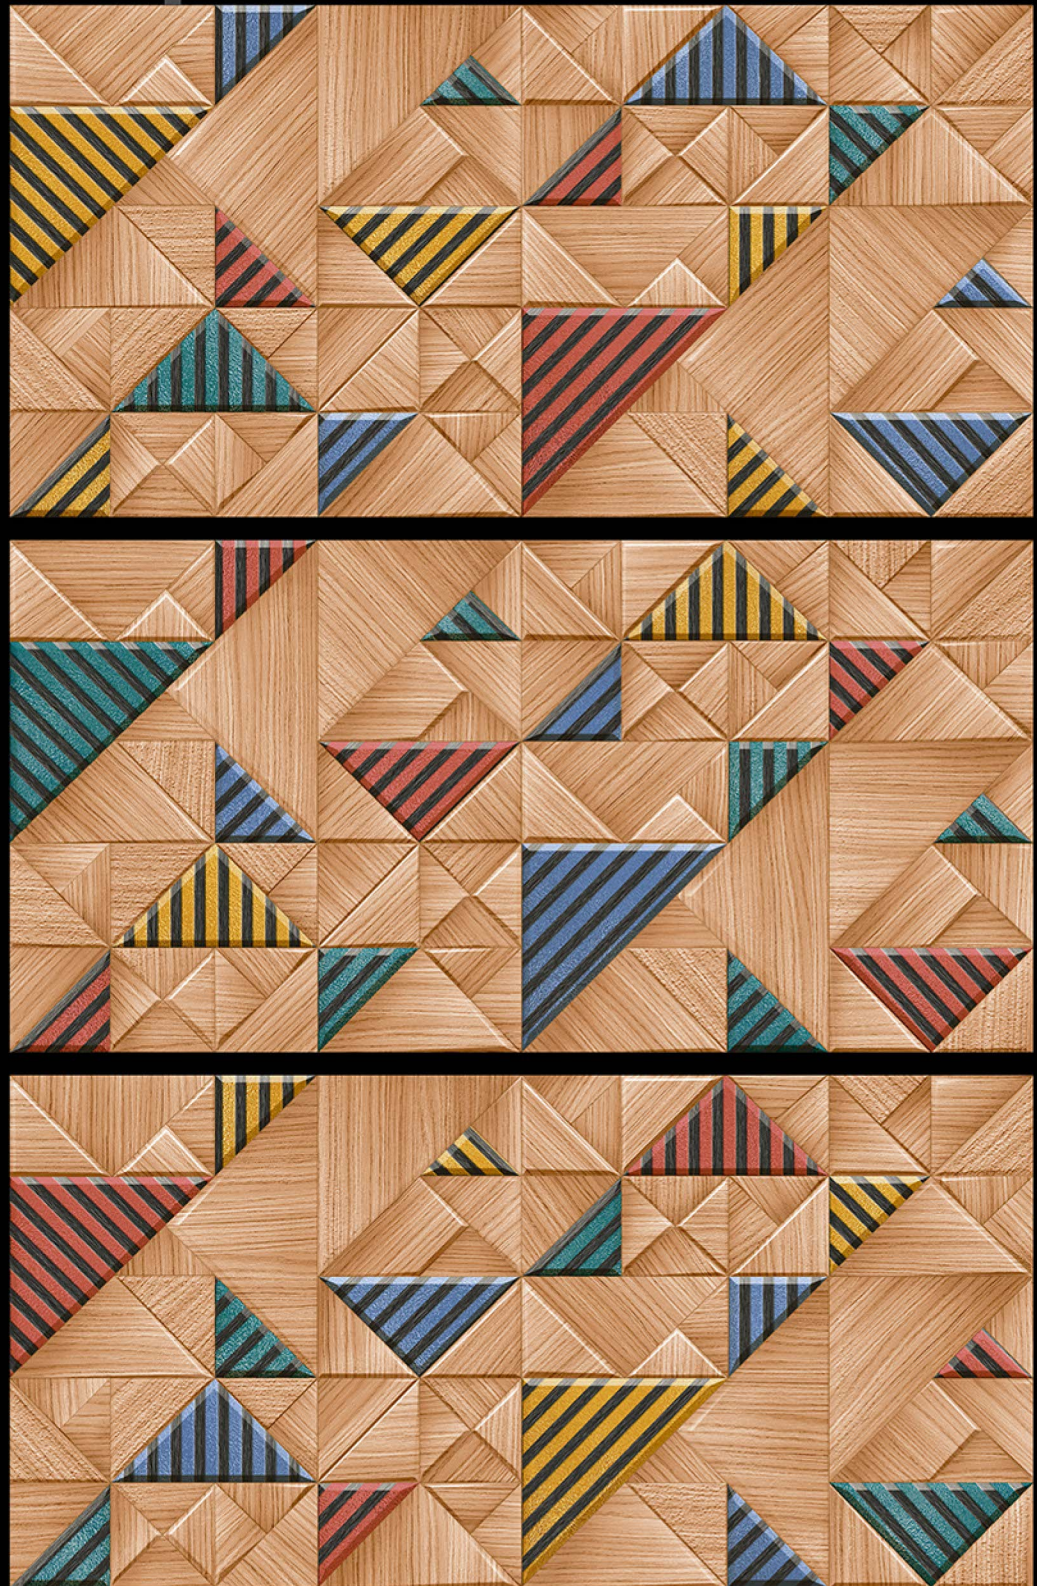

High Depth

ELEVATION TILES

300 X 600 MM
RUSTIC / RANDOM

Fire
Resistance

Zero
Maintenance

Eco
Friendly

Random
Design

DIAMOND - 10