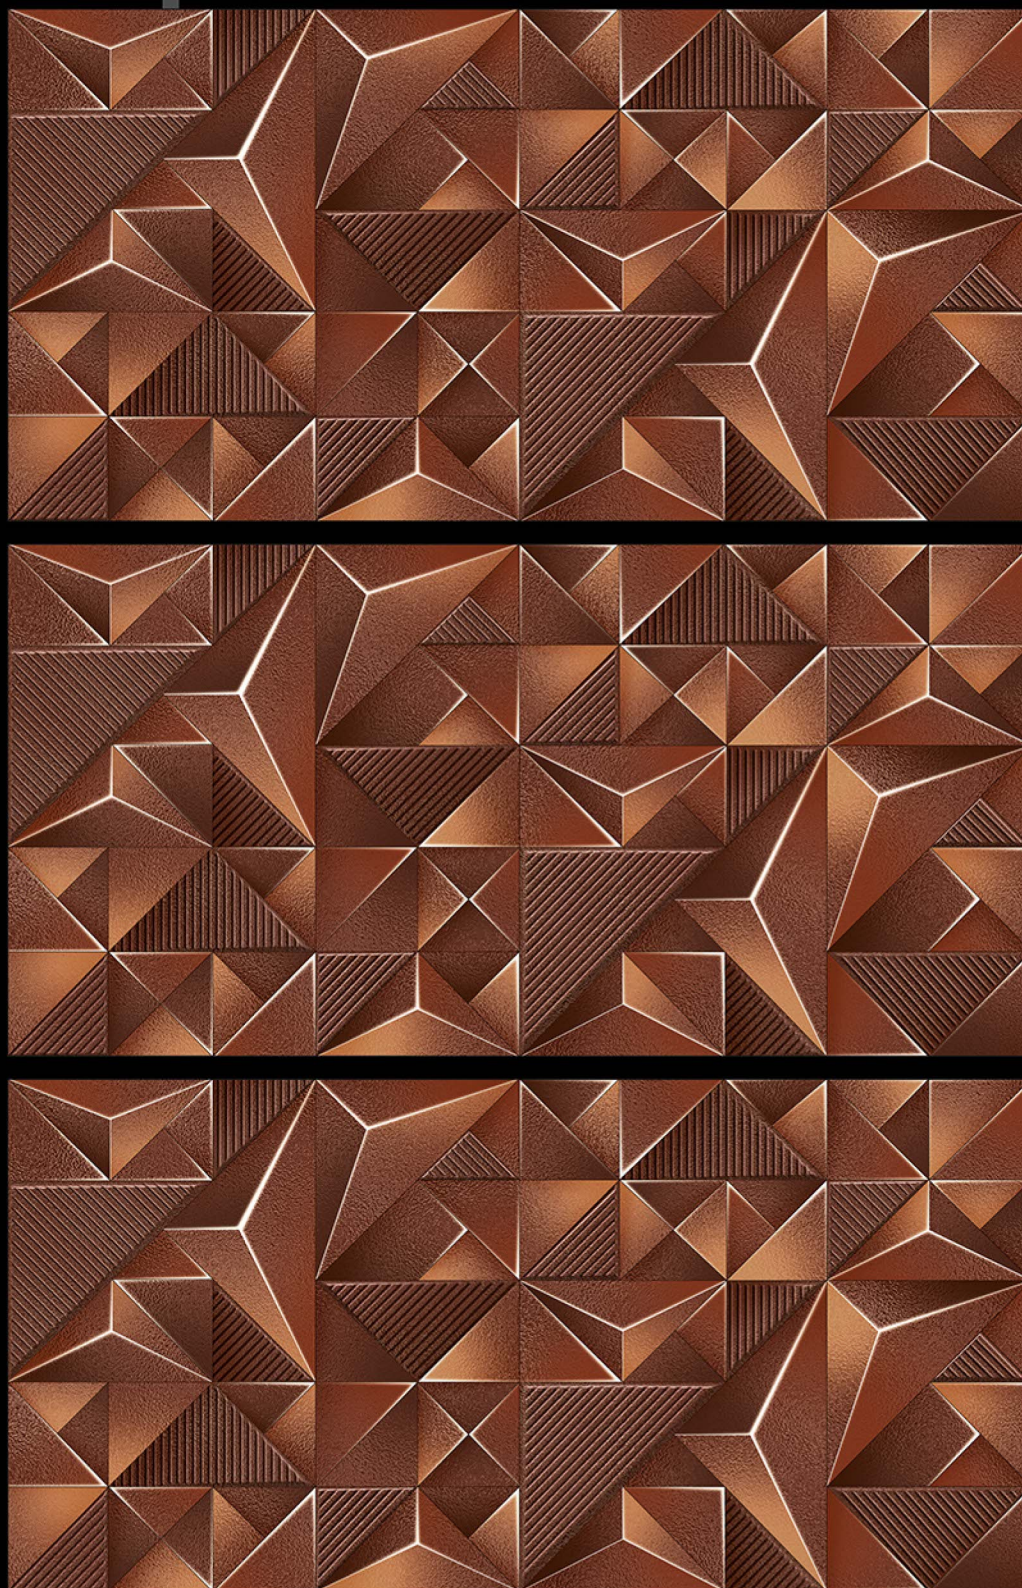

High Depth

ELEVATION TILES

300 X 600 MM

RUSTIC / RANDOM

Fire
Resistance

Zero
Maintenance

Eco
Friendly

Random
Design

DIAMOND - 14