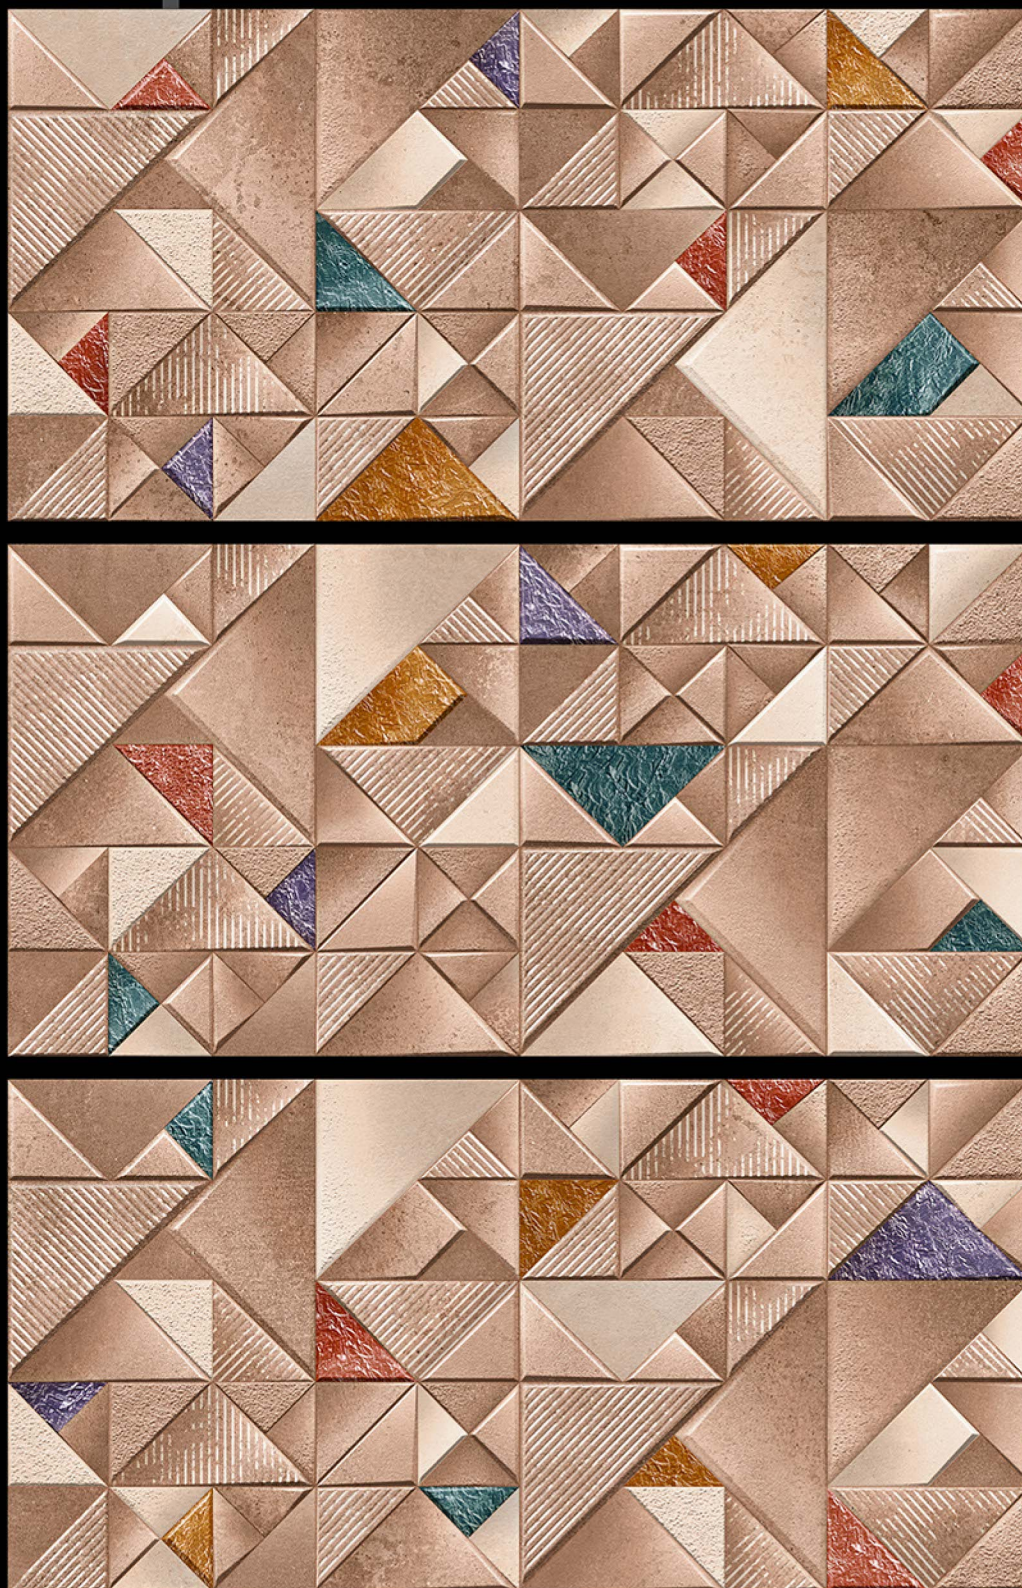

Random
Design

DIAMOND - 14

High Depth

ELEVATION TILES

300 X 600 MM

RUSTIC / RANDOM

Fire
Resistance

Zero
Maintenance