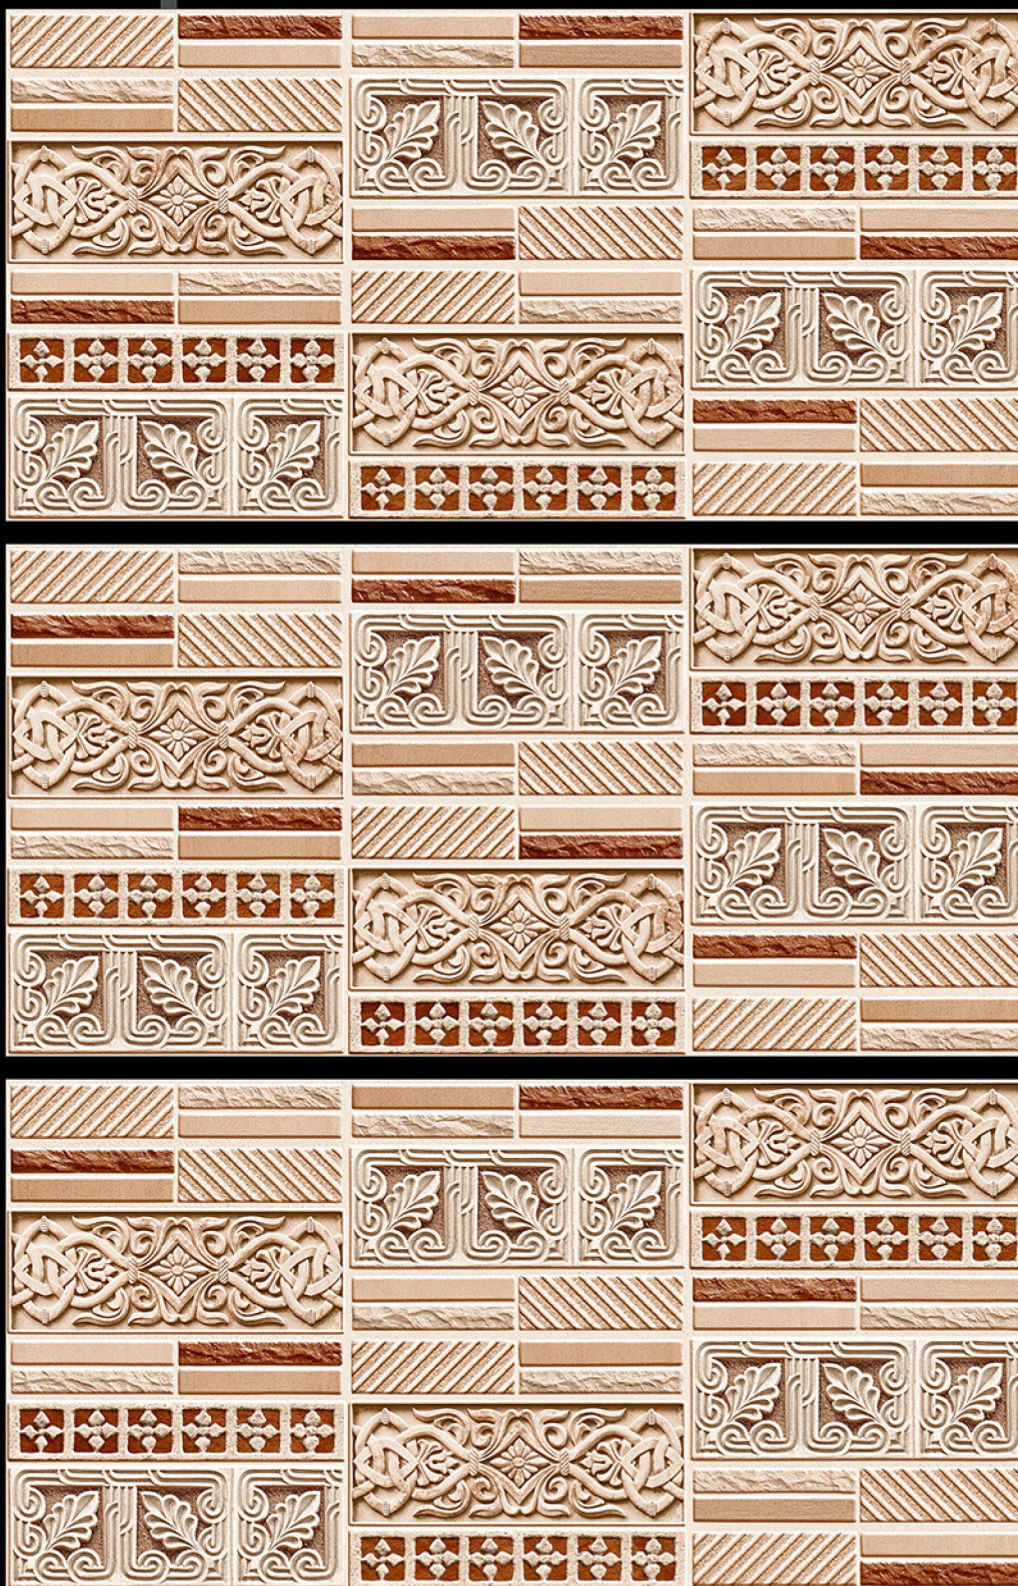

High Depth

ELEVATION TILES

300 X 600 MM

RUSTIC / RANDOM

Fire
Resistance

Zero
Maintenance

Eco
Friendly

Random
Design

DENMARK - 05